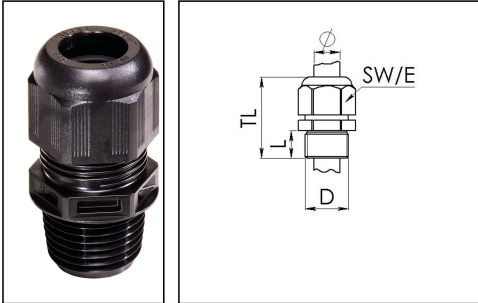

## NSKV 1 1/4

Cable gland, polyamide, NPT 1 1/4", RAL 9005

Products may differ in size, colour and appearance to those shown. If you require further information or customisation, please contact us directly.

Material cable gland	Polyamide
Material sealing gasket	EPDM
Protection class	IP69, IP68 (5 bar 30 min)
Temp. range min	-40 °C
Temp. range max	100 °C
Glow wire test	750 °C
Thread type	NPT
Ø Connection thread D	1 1/4"
Length screw-in thread L	18 mm
Ø cable diameter min	16 mm
Ø cable diameter max	28 mm
Ø cable UL certificate	17,4 mm - 26,4 mm
Key width SW	46 mm
Collar diameter (E)	51 mm
Total length TL	60 mm - 73 mm
Type of cable anchorage	A
Install. torques fitting	20 N m
Install. torques cap nut	20 N m
Impact category	4
Product Color	RAL 9005
Type	NSKV 1 1/4
Order no. RAL 9005	10061492
Packing unit	10
ETIM-Classification	EC000441