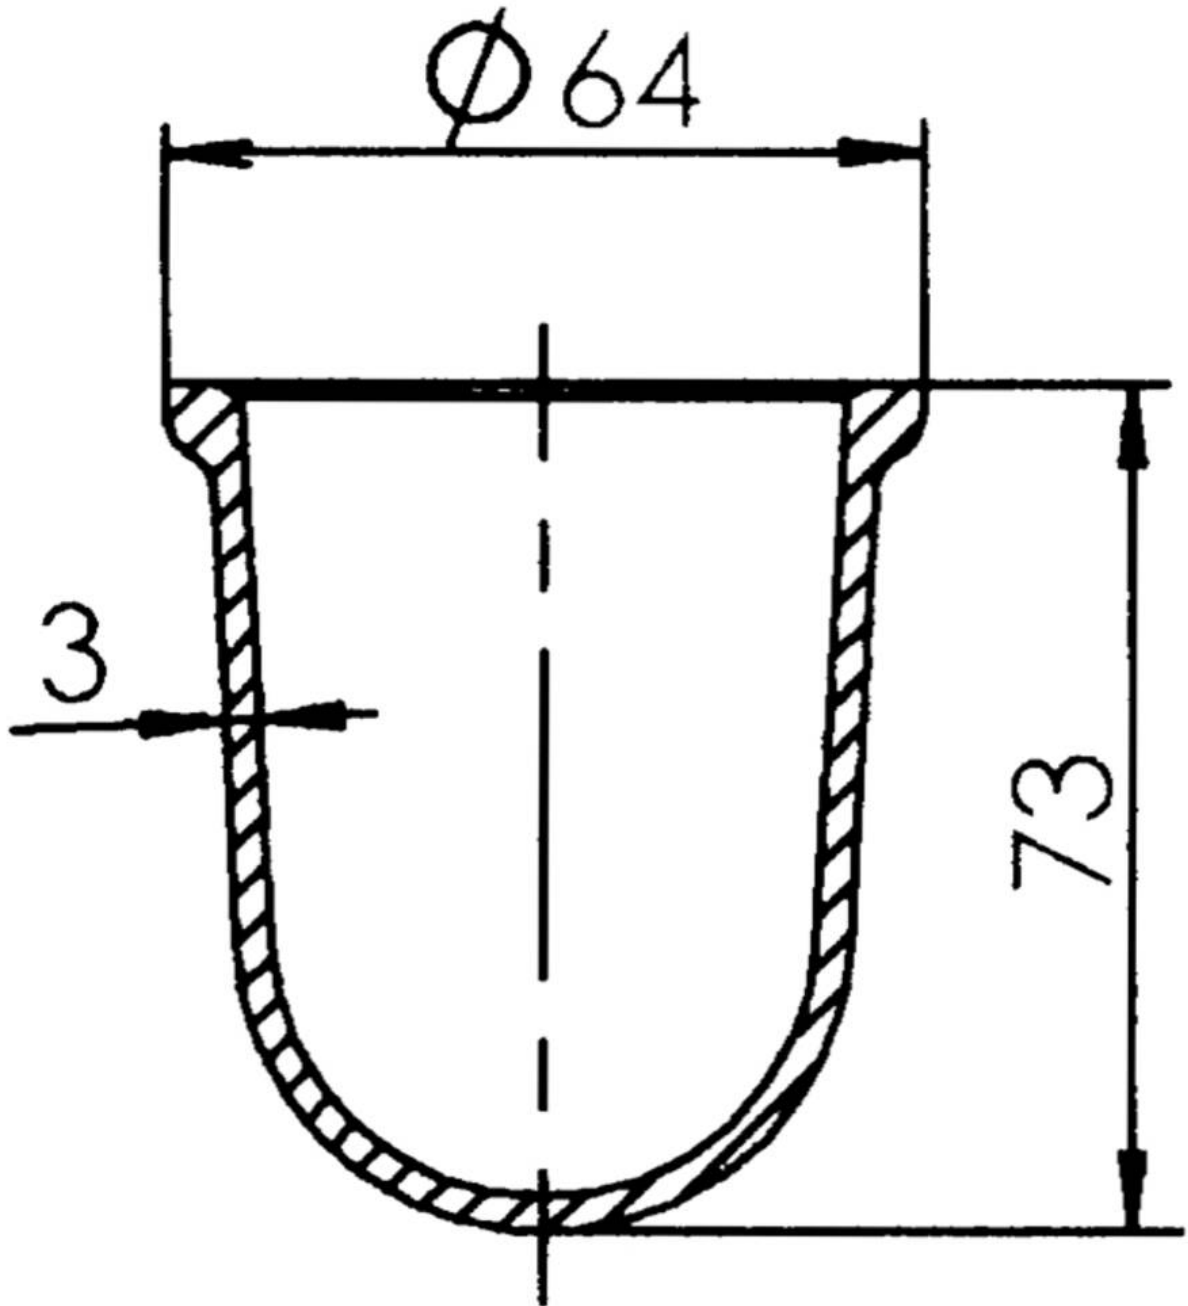

Your Contact:

WISKA Hoppmann GmbH

Kisdorfer Weg 28 · 24568 Kaltenkirchen · Germany

☎ +49-4191-508-0 · 📠 +49-4191-508-209

contact@wiska.de · www.wiska.com