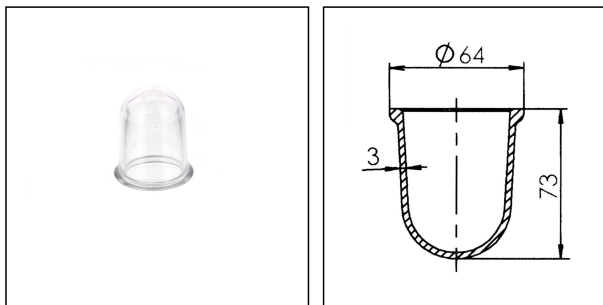

## SP-1990/oT/clear

Glas globe for small standard light 1017

Products may differ in size, colour and appearance to those shown. If you require further information or customisation, please contact us directly.

<b>Type</b>	SP-1990/oT/clear
<b>WISKA-Order no.</b>	22000297
<b>Packing unit</b>	1
<b>Material globe/diffuser</b>	Glass
<b>Globe colour</b>	Clear
<b>Equipment</b>	without drope hole
<b>Weight</b>	0,15 kg
<b>Tariff number</b>	94059190

Remarks:

Cylindrically glass globe, clear

64 x 73mm

without drope hole

Suitable for: small standard fixtures 1017

22.05.2026

Your Contact:

**WISKA Hoppmann GmbH**