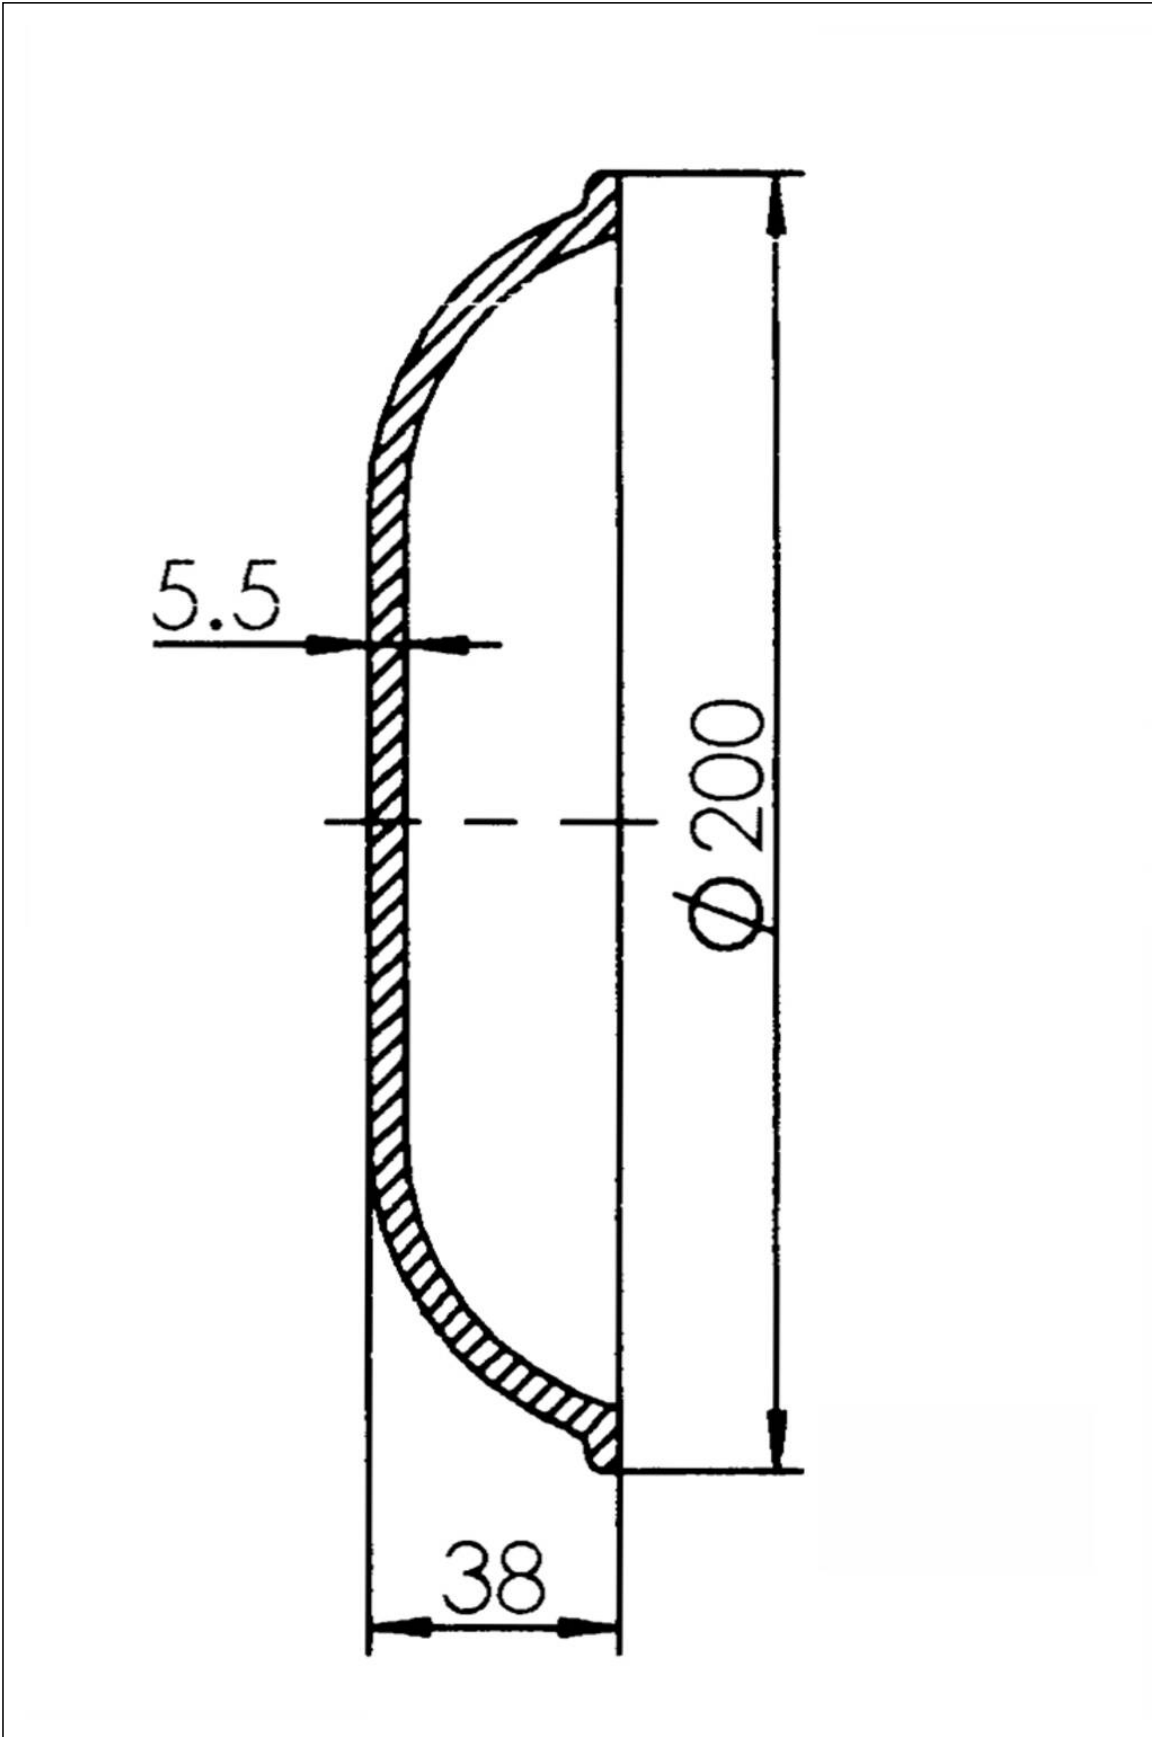

Your Contact:

WISKA Hoppmann GmbH

Kisdorfer Weg 28 · 24568 Kaltenkirchen · Germany

☎ +49-4191-508-0 · 📠 +49-4191-508-209

contact@wiska.de · www.wiska.com