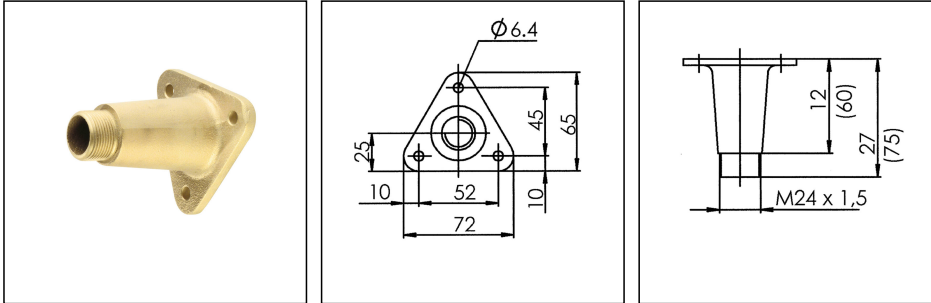

SP-1160 Wall bracket 60mm

Wallbracket for 1017 and 1131

Products may differ in size, colour and appearance to those shown. If you require further information or customisation, please contact us directly.

Type	SP-1160 Wall bracket 60mm
WISKA-Order no.	22000351
Packing unit	1
Material	Brass
Temp. range min	-25 °C
Temp. range max	45 °C
External dimensions LxWxH	75x72x65mm
Weight	0,3 kg
Tariff number	94059900

Remarks:

Triangular wall bracket
with gasket
Material: brass/red brass
Length: 60mm
Mounting hole: 3
for fixture 1017; 1131

22.05.2026

Your Contact:

WISKA Hoppmann GmbH
Kisdorfer Weg 28 · 24568 Kaltenkirchen · Germany
☎ +49-4191-508-0 · 📠 +49-4191-508-209
contact@wiska.de · www.wiska.com