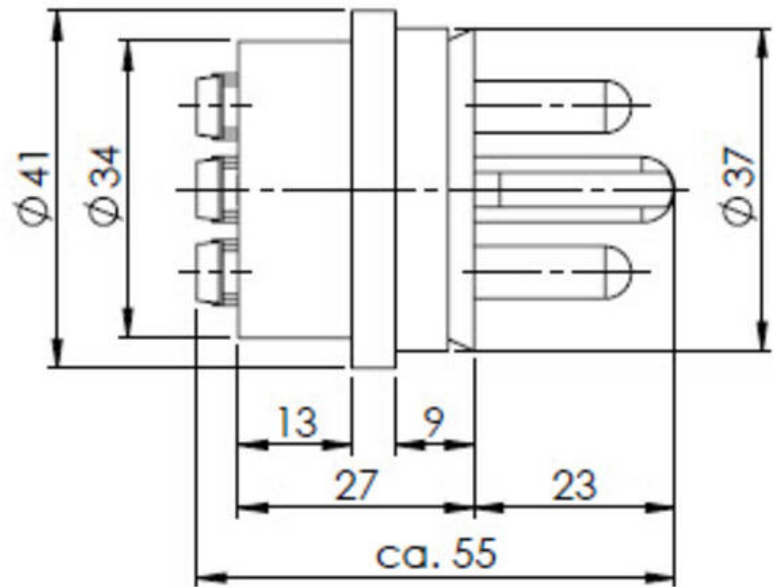

Your Contact:

WISKA Hoppmann GmbH

Kisdorfer Weg 28 · 24568 Kaltenkirchen · Germany

☎ +49-4191-508-0 · 📠 +49-4191-508-209

✉ contact@wiska.de · 🌐 www.wiska.com