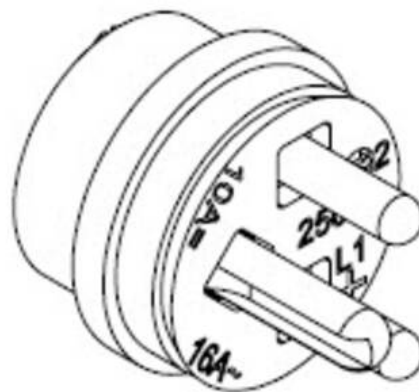

Your Contact:

WISKA Hoppmann GmbH

Kisdorfer Weg 28 · 24568 Kaltenkirchen · Germany

☎ +49-4191-508-0 · 📠 +49-4191-508-209

✉ contact@wiska.de · 🌐 www.wiska.com