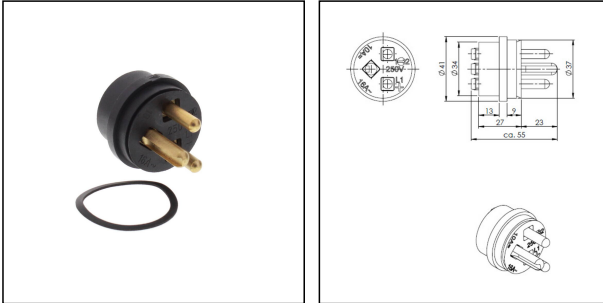

SP-137/250V HNA-Plug interior

Plug interior

Products may differ in size, colour and appearance to those shown. If you require further information or customisation, please contact us directly.

Type	SP-137/250V HNA-Plug interior
WISKA-Order no.	22000383
Current	16 A
Voltage	250 V
Type of Voltage	AC
plug insert	HNA
Norm	DIN 89320
Temp. range min	-25 °C
Temp. range max	45 °C
Weight	0,06 kg
Tariff number	85366990