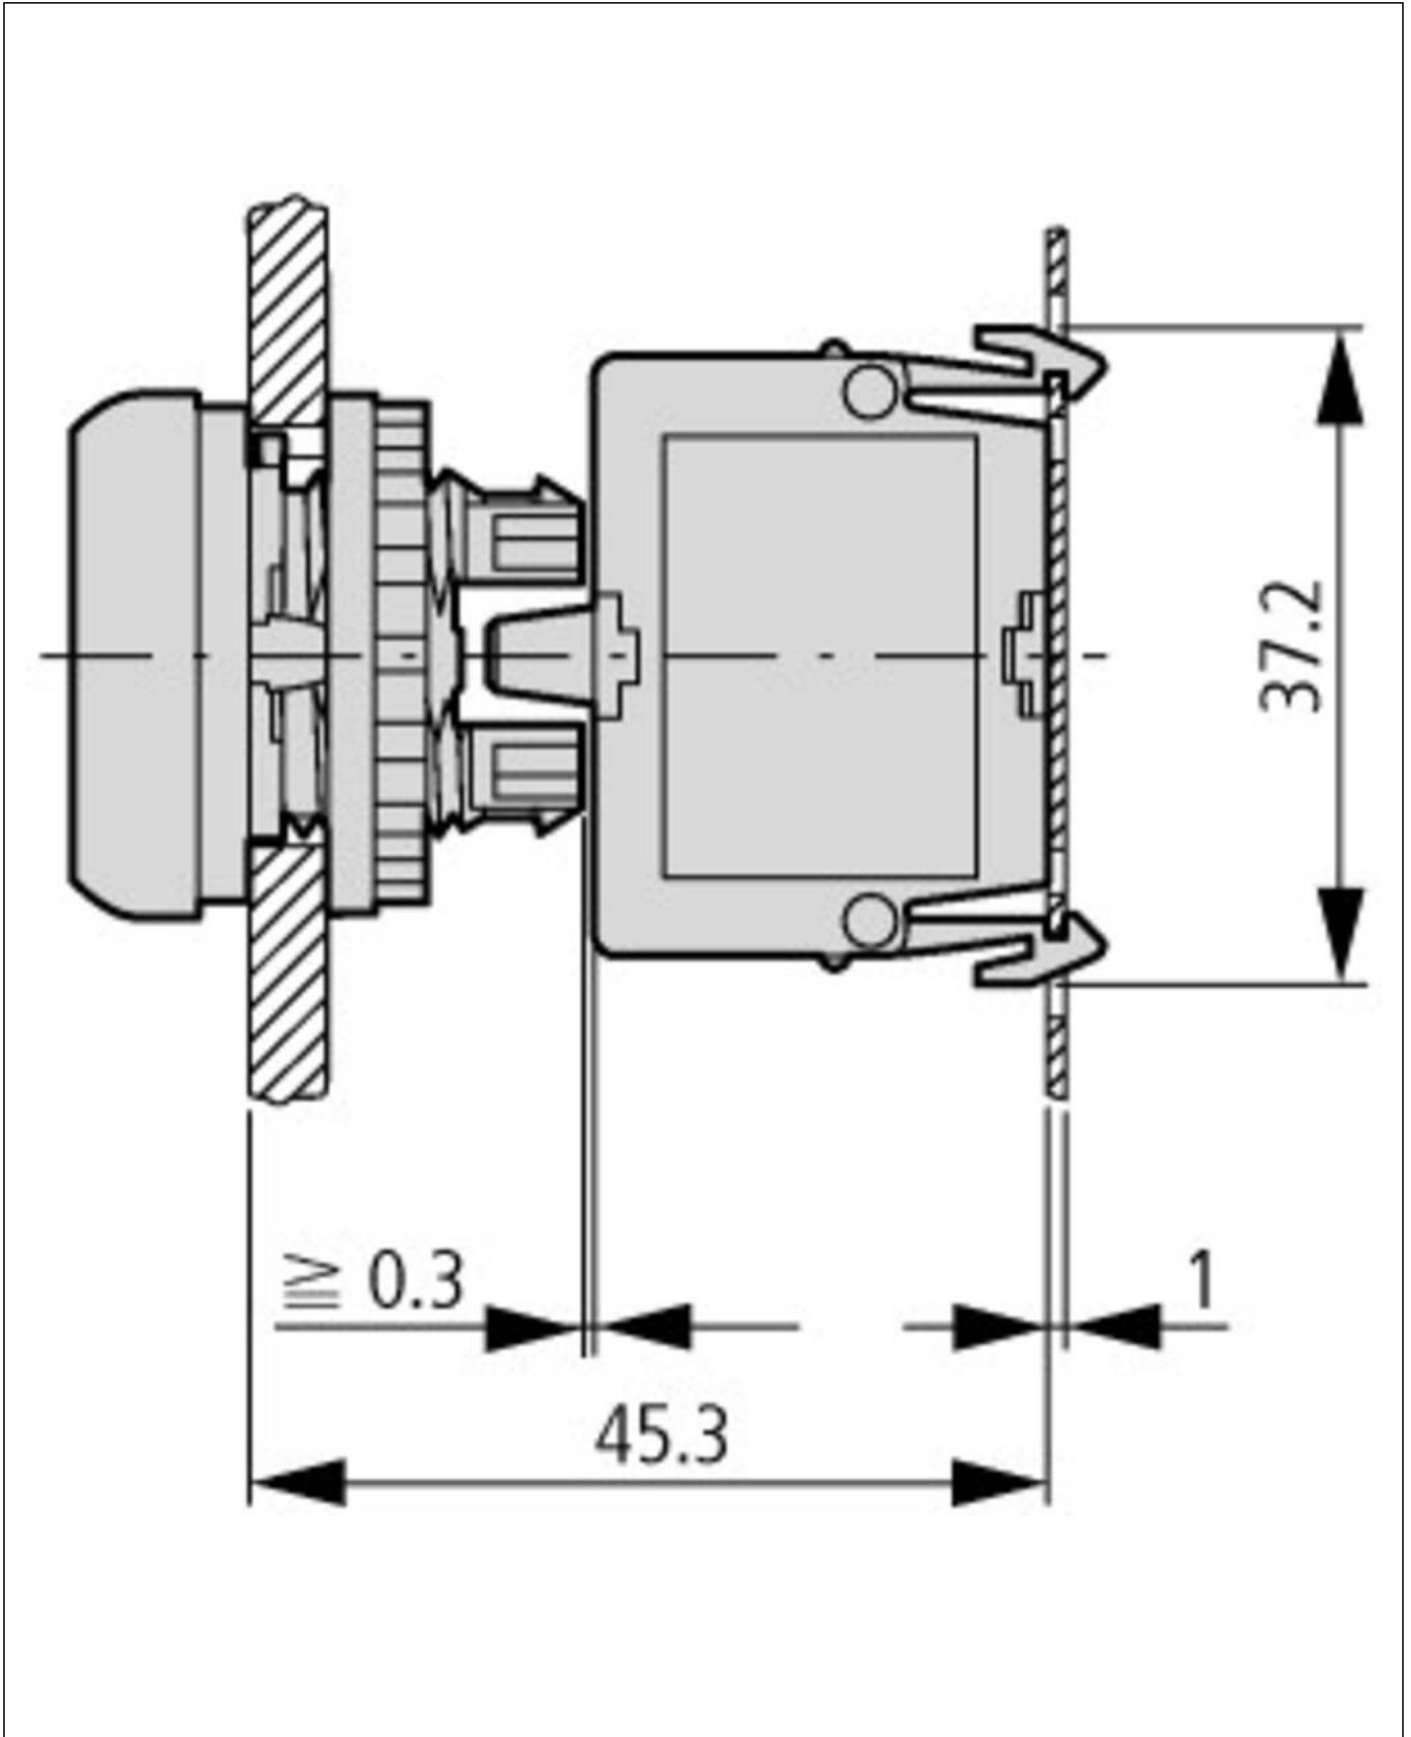

Your Contact:

WISKA Hoppmann GmbH

Kisdorfer Weg 28 · 24568 Kaltenkirchen · Germany

☎ +49-4191-508-0 · 📠 +49-4191-508-209

contact@wiska.de · www.wiska.com