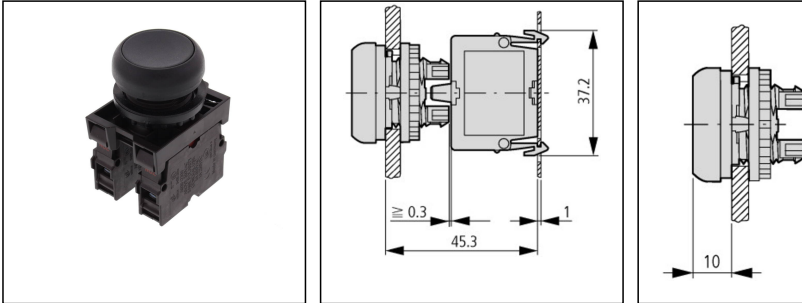

SP-PB-B Push button, black

Push button black

Products may differ in size, colour and appearance to those shown. If you require further information or customisation, please contact us directly.

Type	SP-PB-B Push button, black
WISKA-Order no.	22000579
Type of switch	Push button, 2xNC, 2xNO
Weight	0,06 kg
Tariff number	85369010

Remarks:

2-pole 6A
complete with push button, black
2x closing contacts and
2x breaking contacts

22.05.2026

Your Contact:

WISKA Hoppmann GmbH

Kisdorfer Weg 28 · 24568 Kaltenkirchen · Germany

☎ +49-4191-508-0 · 📠 +49-4191-508-209