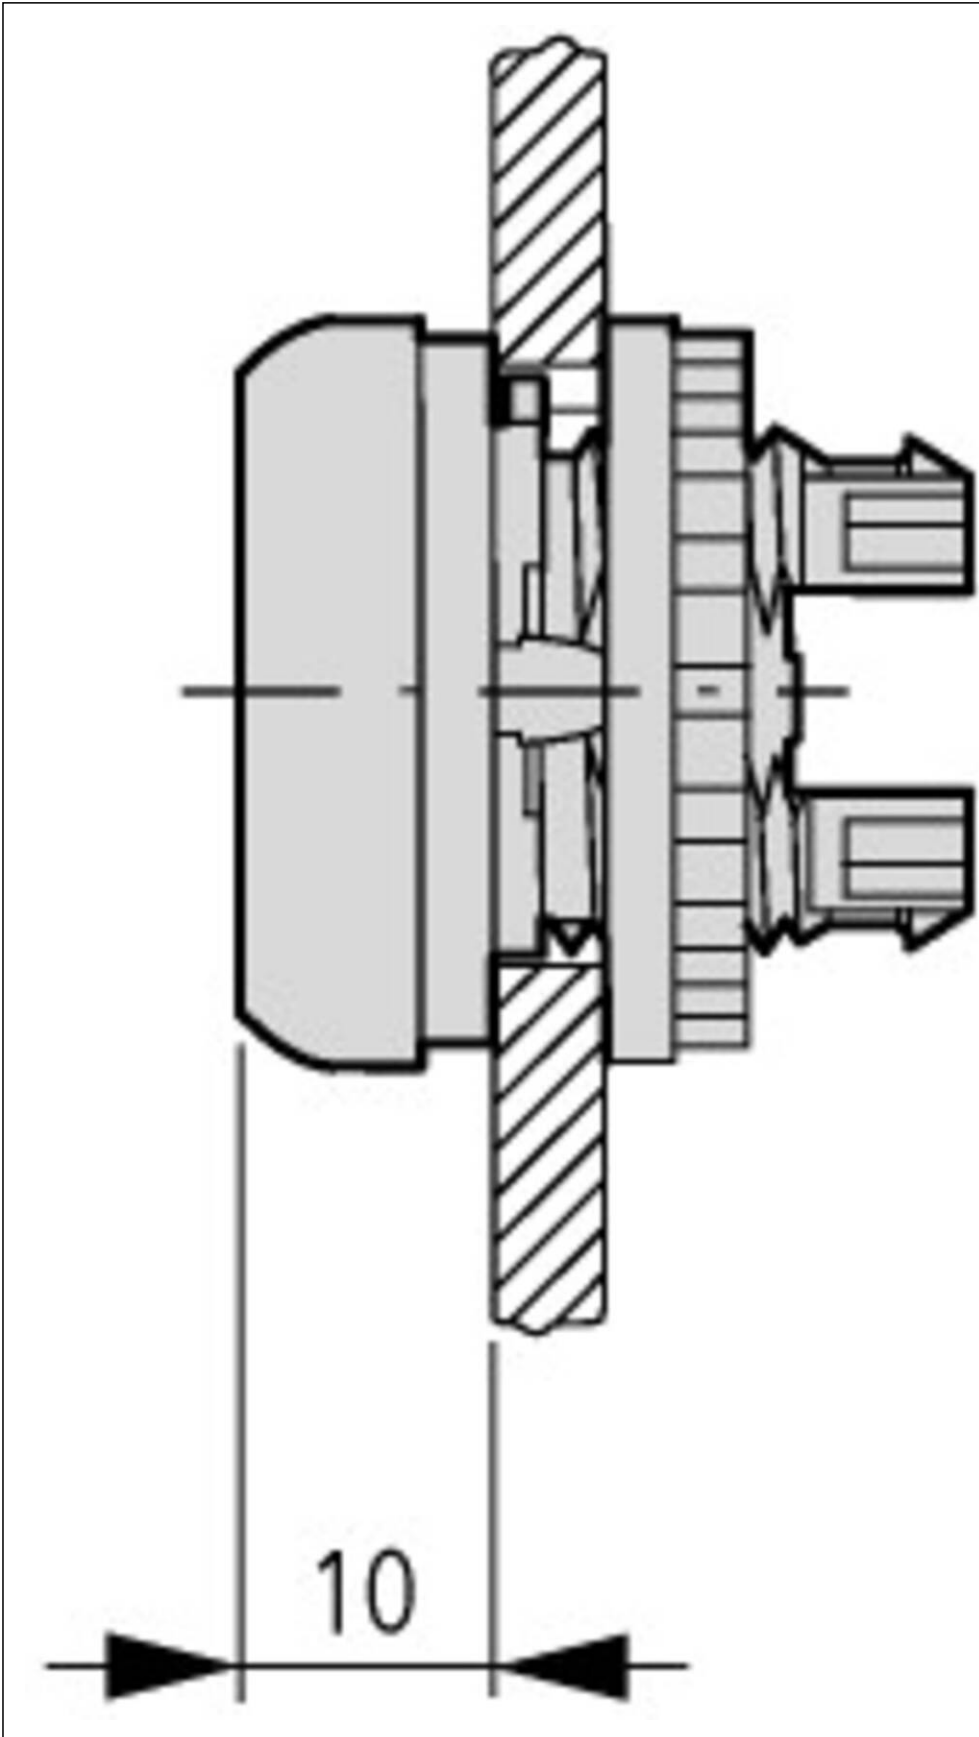

Your Contact:

WISKA Hoppmann GmbH

Kisdorfer Weg 28 · 24568 Kaltenkirchen · Germany

☎ +49-4191-508-0 · 📠 +49-4191-508-209

contact@wiska.de · www.wiska.com