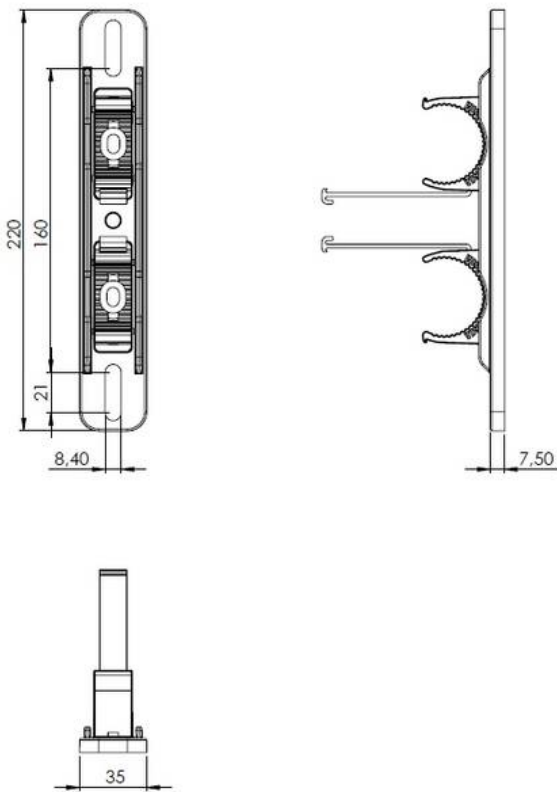

Your Contact:

WISKA Hoppmann GmbH

Kisdorfer Weg 28 · 24568 Kaltenkirchen · Germany

☎ +49-4191-508-0 · 📠 +49-4191-508-209

contact@wiska.de · www.wiska.com