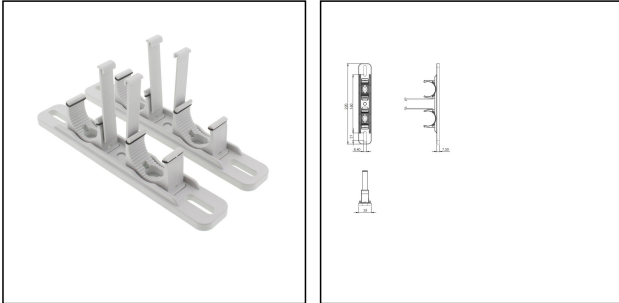

SP-4000-Pipe clamps with rail

Bracket for luminare 4000

Products may differ in size, colour and appearance to those shown. If you require further information or customisation, please contact us directly.

Type	SP-4000-Pipe clamps with rail
WISKA-Order no.	22000723
Packing unit	4
Material	Polyamide
Colour	Grey
Temp. range min	-30 °C
Temp. range max	55 °C
Tariff number	94059200

Remarks:

Spare part for tube luminaire 4000 WISKA