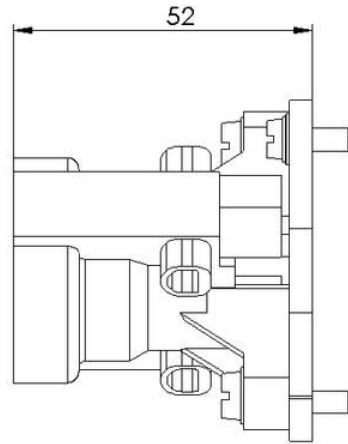

### 2-Mounting Feed Lampholder E27

Products may differ in size, colour and appearance to those shown. If you require further information or customisation, please contact us directly.

<b>Type</b>	SP-1974 Lampholder E27, PPS, HNA
<b>WISKA-Order no.</b>	22001018
<b>Packing unit</b>	1
<b>Lampholder</b>	E27
<b>Temp. range min</b>	-25 °C
<b>Temp. range max</b>	45 °C
<b>Tariff number</b>	85366110

Remarks:

Housing: PPS, black  
 Rated value: 4/500/5 kV  
 with lamp lock  
 and suitable adapter, brass  
 and mounting kit

22.05.2026

Your Contact:

**WISKA Hoppmann GmbH**  
 Kisdorfer Weg 28 · 24568 Kaltenkirchen · Germany  
 ☎ +49-4191-508-0 · 📠 +49-4191-508-209  
 contact@wiska.de · www.wiska.com