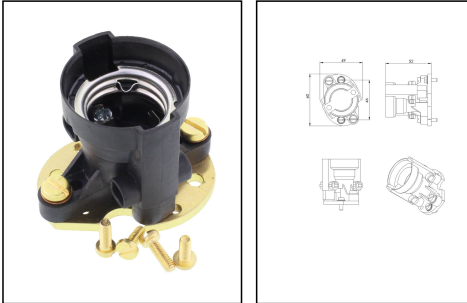

## SP-1974 Lampholder E27, PPS, HNA

### 2-Mounting Feed Lampholder E27

Products may differ in size, colour and appearance to those shown. If you require further information or customisation, please contact us directly.

<b>Type</b>	SP-1974 Lampholder E27, PPS, HNA
<b>WISKA-Order no.</b>	22001018
<b>Packing unit</b>	1
<b>Lampholder</b>	E27
<b>Temp. range min</b>	-25 °C
<b>Temp. range max</b>	45 °C
<b>Tariff number</b>	85366110

Remarks:

Housing: PPS, black  
 Rated value: 4/500/5 kV  
 with lamp lock  
 and suitable adapter, brass  
 and mounting kit

22.05.2026

Your Contact:

**WISKA Hoppmann GmbH**  
 Kisdorfer Weg 28 · 24568 Kaltenkirchen · Germany  
 ☎ +49-4191-508-0 · 📠 +49-4191-508-209  
 contact@wiska.de · www.wiska.com