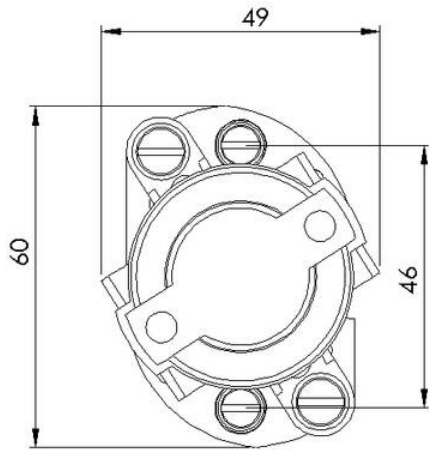

### 2-Mounting Feed Lampholder E27

Products may differ in size, colour and appearance to those shown. If you require further information or customisation, please contact us directly.

<b>Type</b>	SP-1974 Lampholder E27, PPS, HNA
<b>WISKA-Order no.</b>	22001018
<b>Packing unit</b>	1
<b>Lampholder</b>	E27
<b>Temp. range min</b>	-25 °C
<b>Temp. range max</b>	45 °C
<b>Tariff number</b>	85366110

Remarks:

Housing: PPS, black  
 Rated value: 4/500/5 kV  
 with lamp lock  
 and suitable adapter, brass  
 and mounting kit

22.05.2026

Your Contact:

**WISKA Hoppmann GmbH**  
 Kisdorfer Weg 28 · 24568 Kaltenkirchen · Germany  
 ☎ +49-4191-508-0 · 📠 +49-4191-508-209  
 contact@wiska.de · www.wiska.com