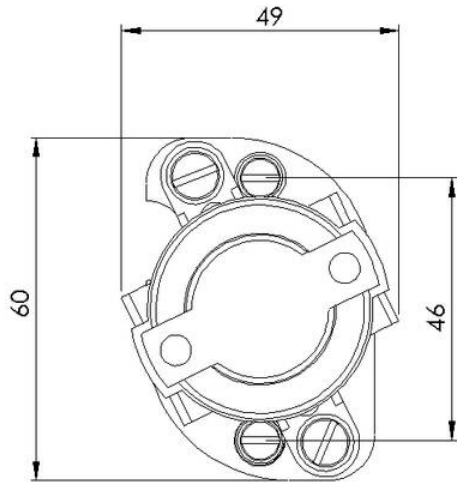

Your Contact:

WISKA Hoppmann GmbH

Kisdorfer Weg 28 · 24568 Kaltenkirchen · Germany

☎ +49-4191-508-0 · 📠 +49-4191-508-209

contact@wiska.de · www.wiska.com