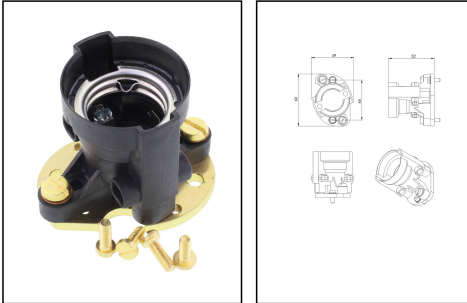

SP-1974 Lampholder E27, PPS, Signal

2-Mounting Feed Lampholder E27

Products may differ in size, colour and appearance to those shown. If you require further information or customisation, please contact us directly.

Type	SP-1974 Lampholder E27, PPS, Signal
WISKA-Order no.	22001019
Packing unit	1
Lampholder	E27
Temp. range min	-25 °C
Temp. range max	45 °C
Tariff number	85366110

Remarks:

Housing: PPS, black
 Rated value: 4/500/5 kV
 with lamp lock
 and suitable adaptor, brass
 and mounting kit