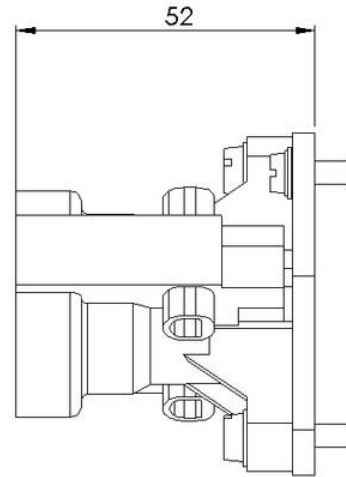

Your Contact:

WISKA Hoppmann GmbH

Kisdorfer Weg 28 · 24568 Kaltenkirchen · Germany

☎ +49-4191-508-0 · 📠 +49-4191-508-209

contact@wiska.de · www.wiska.com