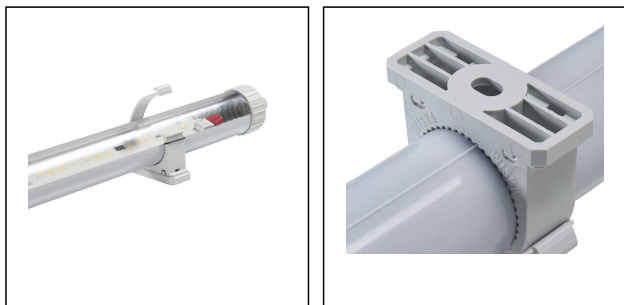

SP-4000-Pipe clamps set for COMBI

Bracket for luminare 4000

Products may differ in size, colour and appearance to those shown. If you require further information or customisation, please contact us directly.

Type	SP-4000-Pipe clamps set for COMBI
WISKA-Order no.	22001364
Packing unit	2
Material	Polyamide
Colour	Grey
Temp. range min	-30 °C
Temp. range max	55 °C
Tariff number	94059200

Remarks:

Spare part for tube luminaire 4000 WISKA

with connection box COMBI

Polyamide

Content:

2x pipe clamp

22.05.2026

Your Contact:

WISKA Hoppmann GmbH

Kisdorfer Weg 28 · 24568 Kaltenkirchen · Germany