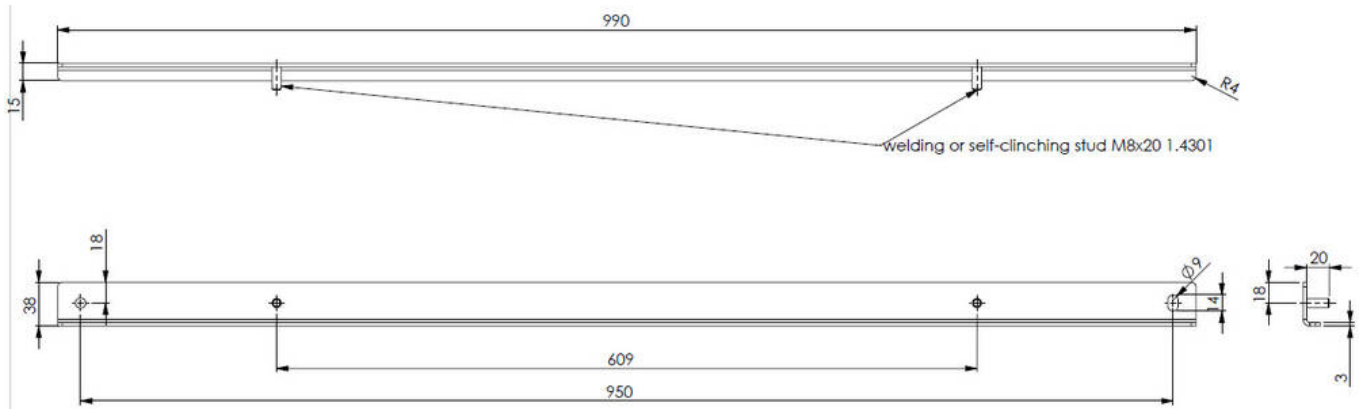

Your Contact:

WISKA Hoppmann GmbH

Kisdorfer Weg 28 · 24568 Kaltenkirchen · Germany

☎ +49-4191-508-0 · 📠 +49-4191-508-209

contact@wiska.de · www.wiska.com