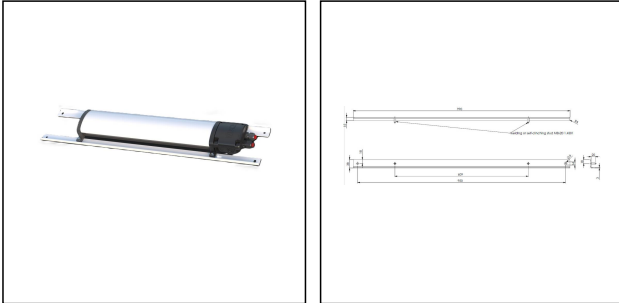

## Adapterprofile MPL 36W - 4010 16W

### Adapter Profile

Products may differ in size, colour and appearance to those shown. If you require further information or customisation, please contact us directly.

<b>Type</b>	Adapterprofile MPL 36W - 4010 16W
<b>WISKA-Order no.</b>	22001515
<b>Packing unit</b>	2
<b>Material</b>	Stainless steel 1.4301 (V2A)
<b>Colour</b>	White

Remarks:

Application:

For replacing a multi purpose luminaire (36W) with a 4010 (16W) from WISKA.

Two profile rails are required per luminaire.

07.07.2026

Your Contact:

**WISKA Hoppmann GmbH**

Kisdorfer Weg 28 · 24568 Kaltenkirchen · Germany