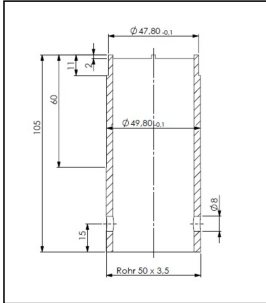

## Key for 137/32+138/16

Mounting tool for assambling the socket insert

Products may differ in size, colour and appearance to those shown. If you require further information or customisation, please contact us directly.

<b>Type</b>	Key for 137/32+138/16
<b>WISKA-Order no.</b>	50012475
<b>Material</b>	galvanized steel
<b>Surface</b>	Chromium-plated
<b>Tariff number</b>	85366990

Remarks:

steel, galvanized and blue passivated  
suitable for CEE-plug insert  
137/32 and CEE-socket insert  
138/16