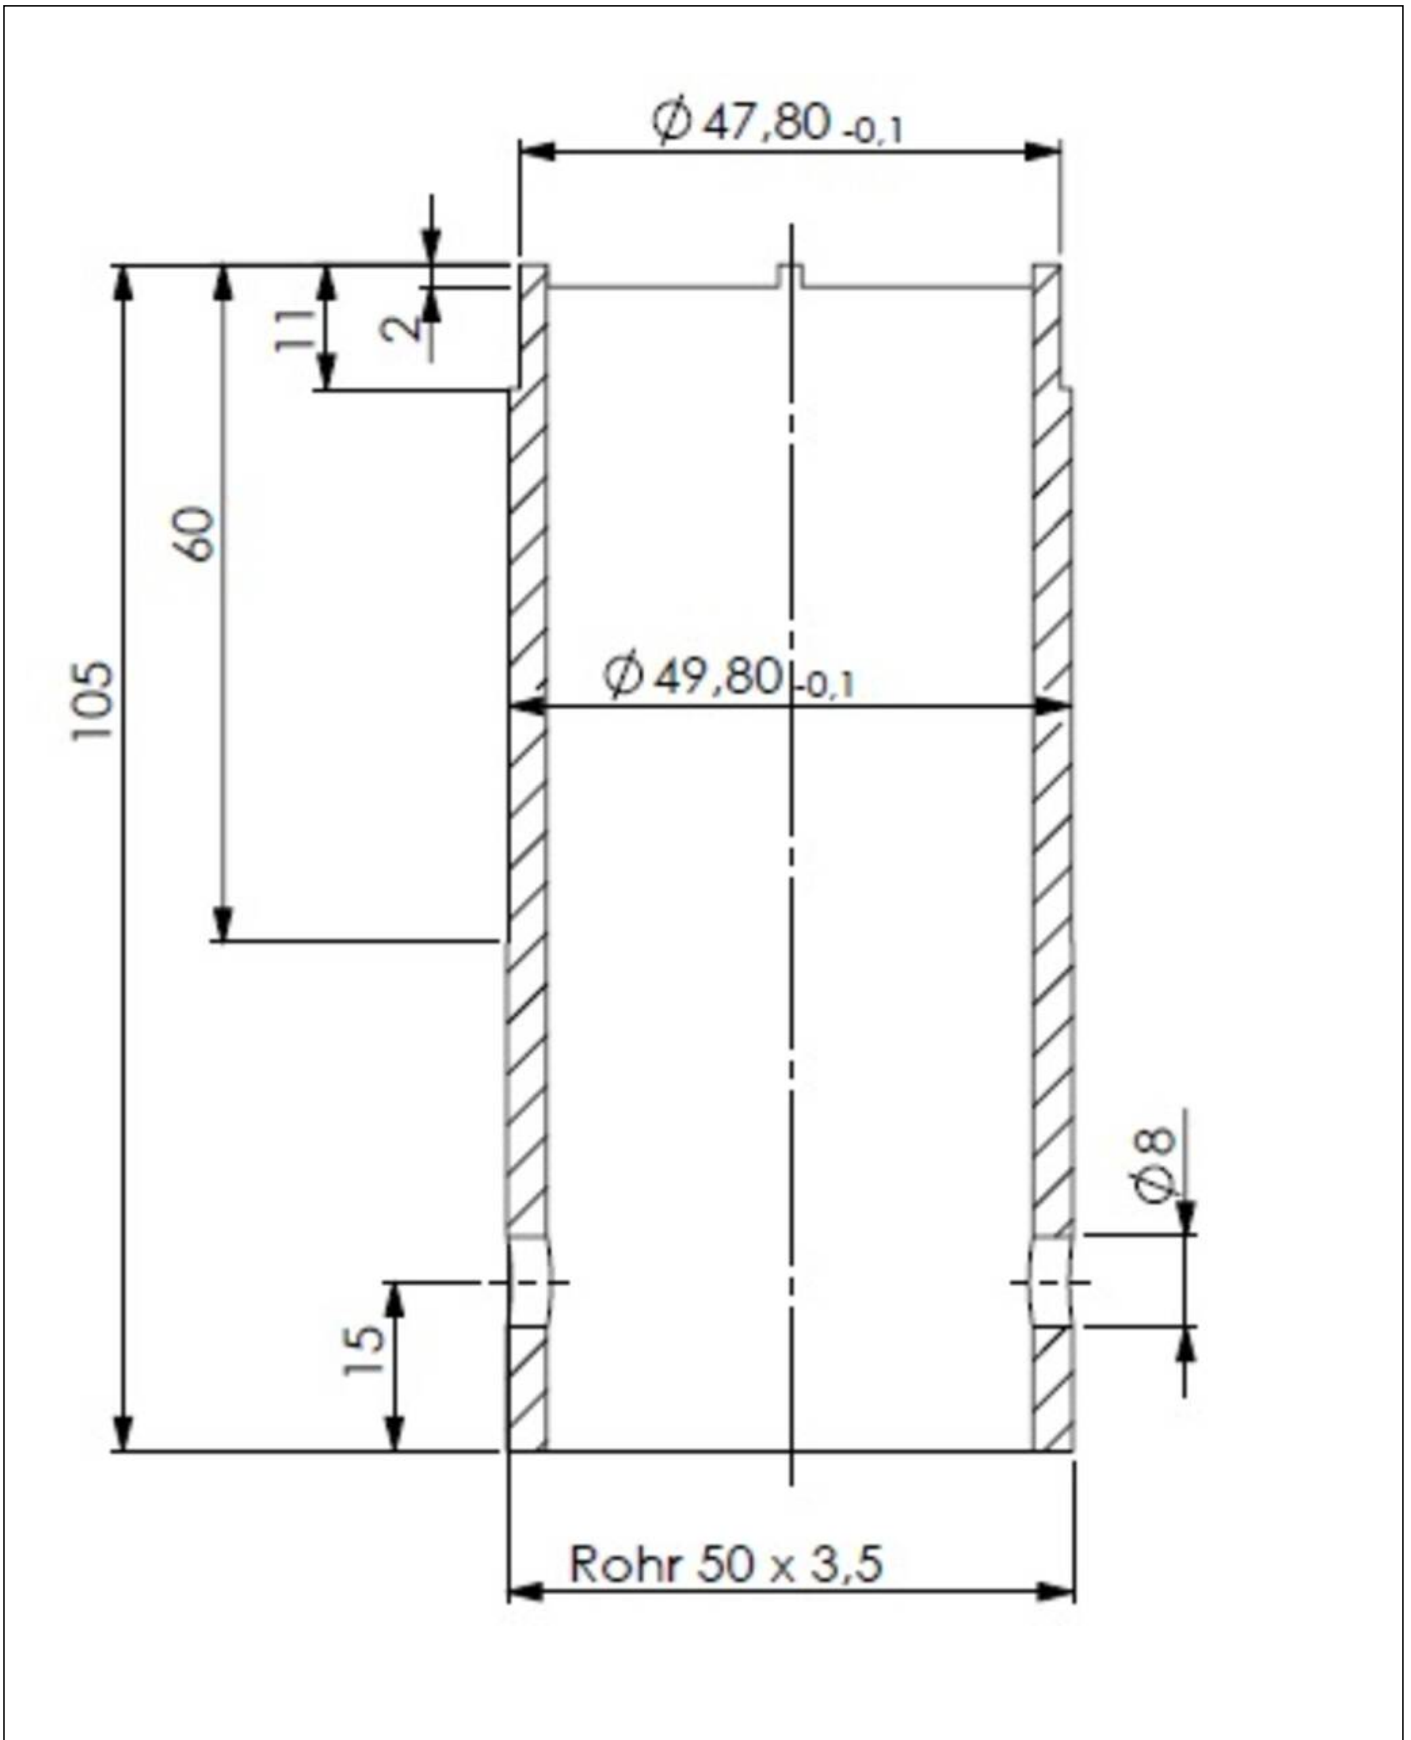

Your Contact:

WISKA Hoppmann GmbH

Kisdorfer Weg 28 · 24568 Kaltenkirchen · Germany

☎ +49-4191-508-0 · 📠 +49-4191-508-209

contact@wiska.de · www.wiska.com